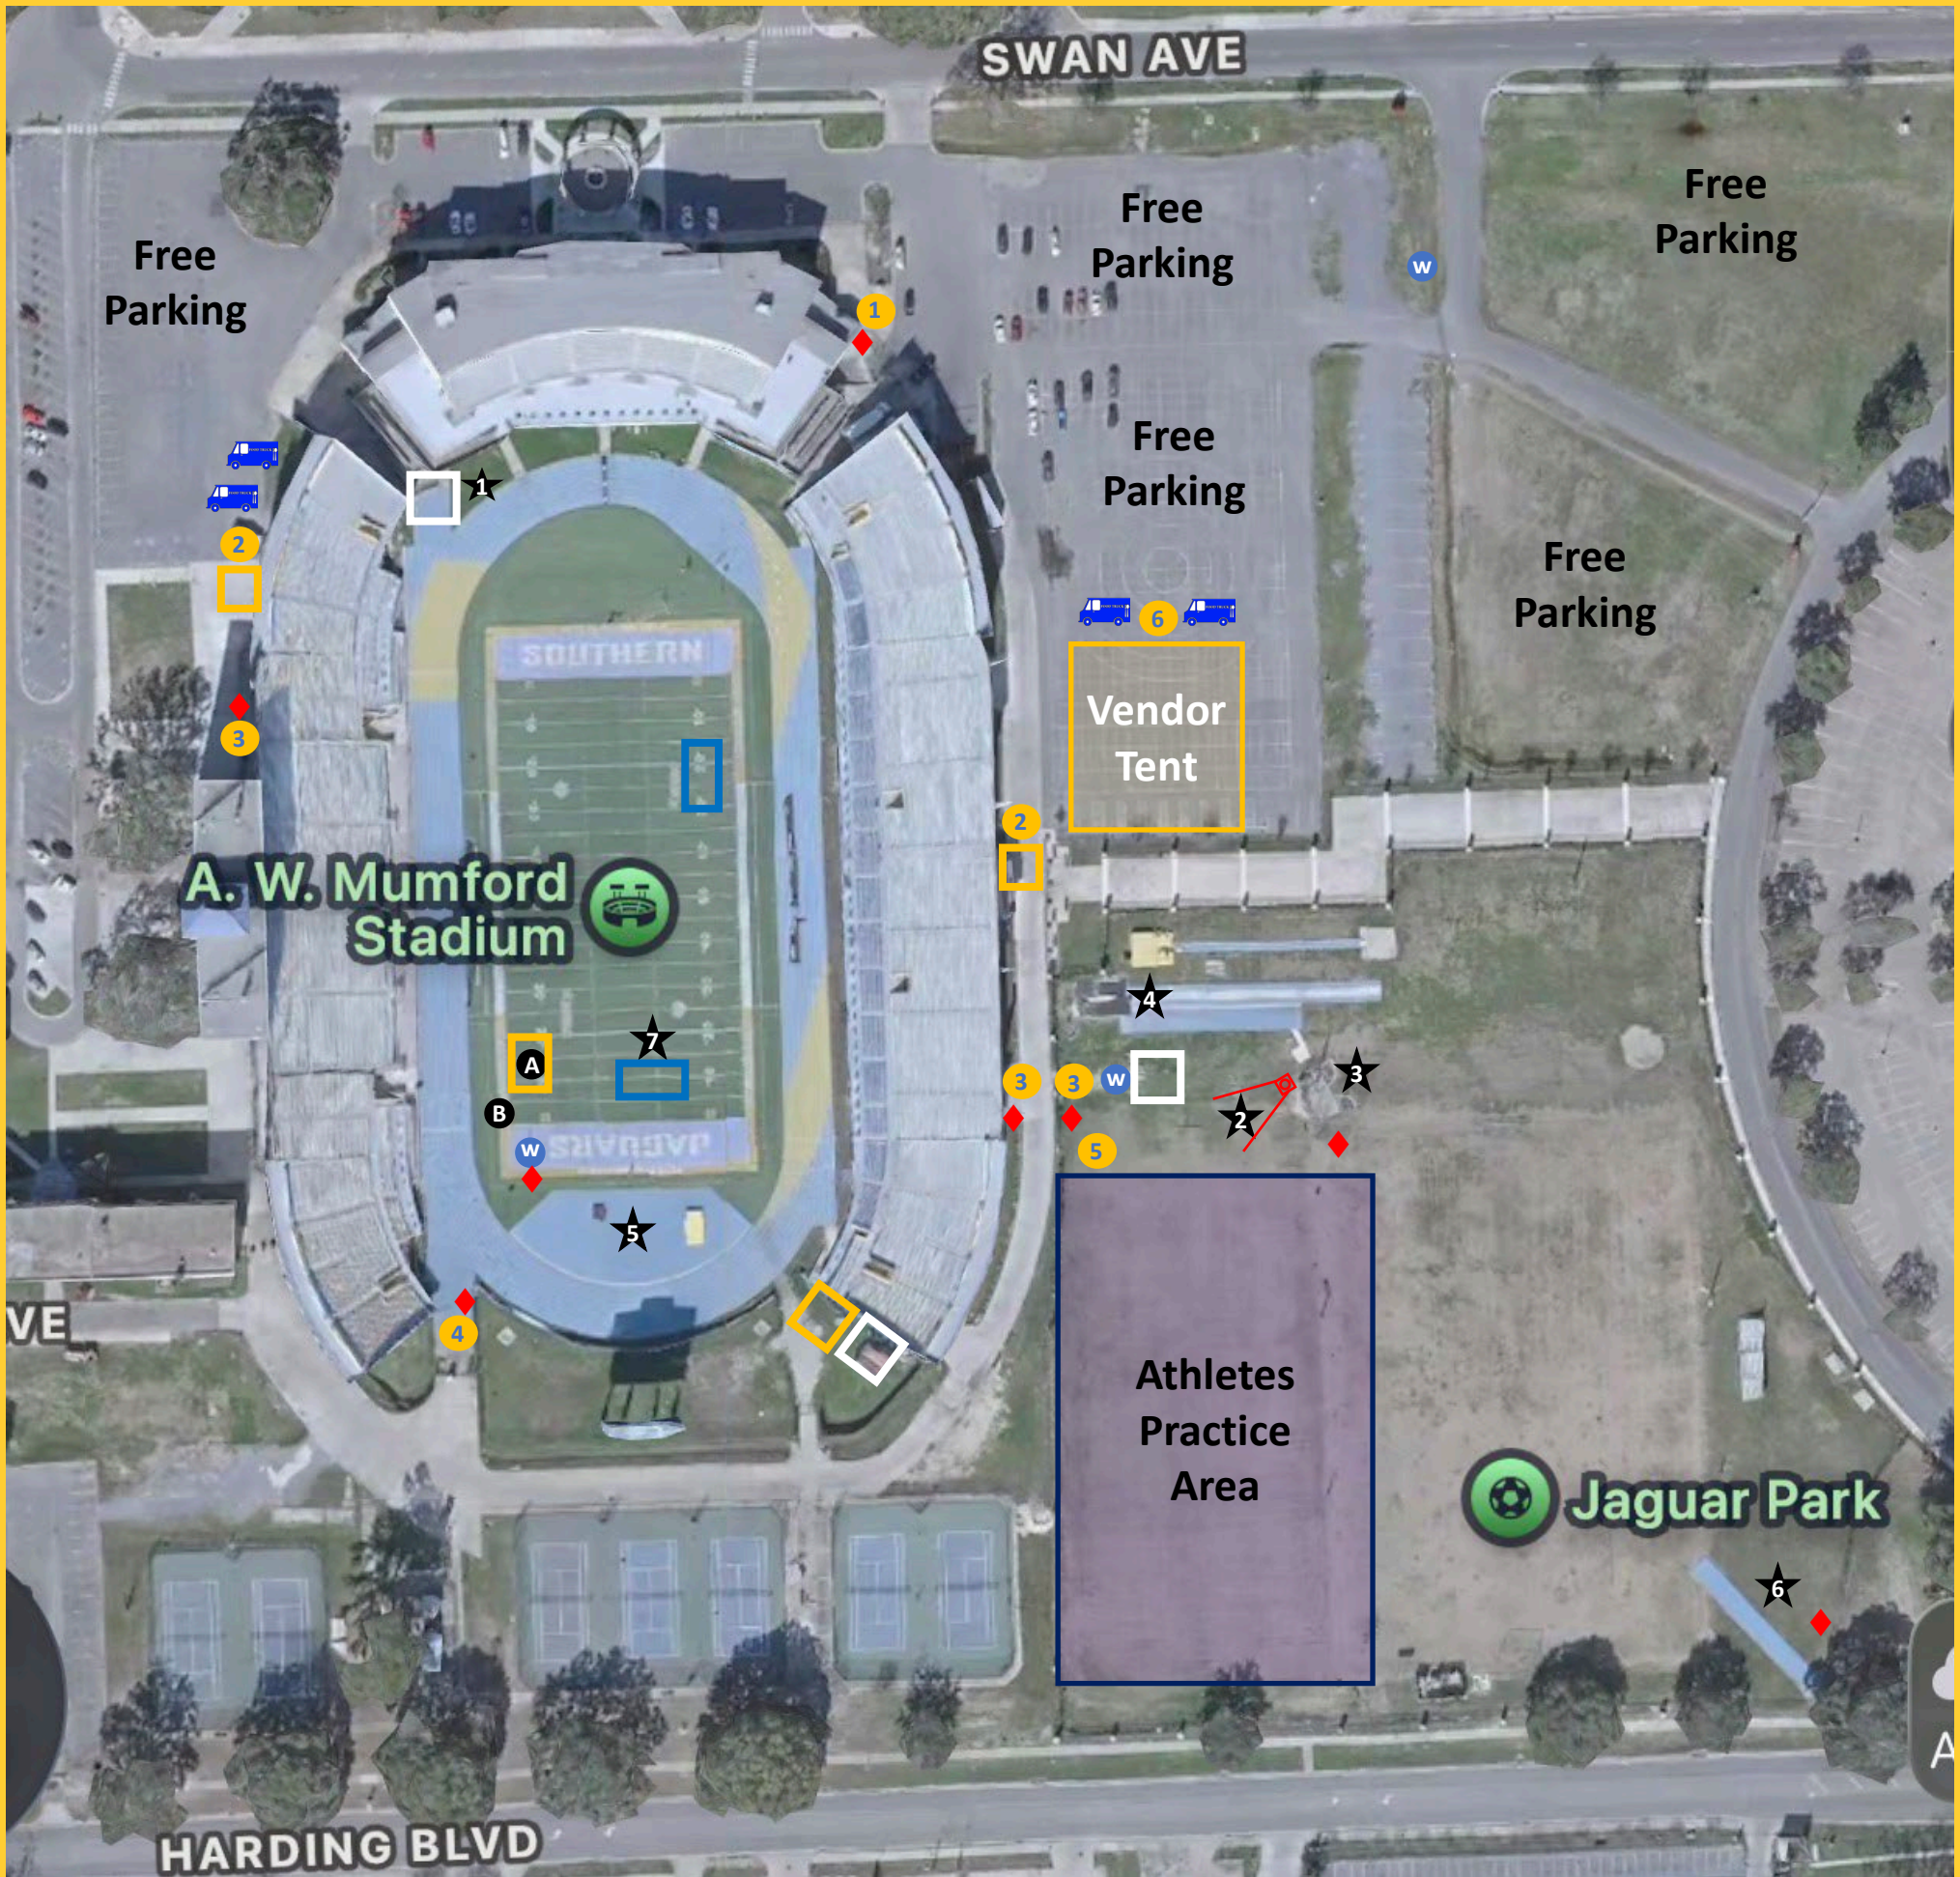

KY Betty Smothers Track Meet 2026

Date: Saturday, May 23rd, 2026

Location: Southern University 801 Harding Blvd, Baton Rouge, LA 70807

Address: A. W. Mumford Stadium, Baton Rouge, LA 70807

Map Legend

- 1 Packet Pick-up
- 2 Spectator Wristband Pick-up
- 3 Stadium Entry Point
- 4 Emergence Medical Services
- 5 Practice Area Entry Point
- 6 Vendor Tent

Food & Concessions

- Food Truck Area

Track & Field Events

- ★ Clerk of Course/Runners Check-in
- ★ Shot Put
- ★ Discus
- ★ Long/Triple Jump Runways
- ★ High Jump
- ★ Javelin
- ★ Awards/Medals (Coaches Only)
- w Water/Hydration Station

OTHER AREAS

- A Officials
- B Timing Tent
- Rest Rooms
- 20x20 White Rental Tents
- Officials' Tents (Need at least 9)
- KY LOGO Tents
- KY Blue Tents